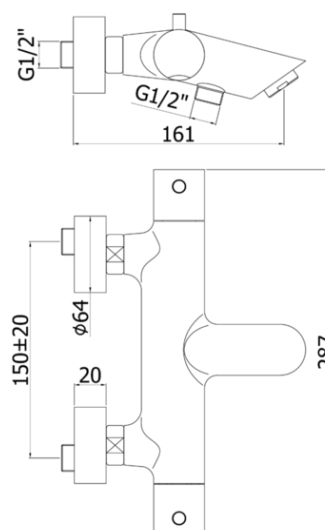

light

- Thermostatic bath/shower mixer complete with:
- aerator M28x1
- set of 2 S-wall-unions 1/2"x3/4"G and wall-plates

- Thermostatic bath/shower mixer complete with:
- aerator M28x1
- set of 2 S-wall-unions 1/2"x3/4"G and wall-plates

RAPPORTO PROVA PORTATA FLOW RATE REPORT

		Pressione / Pressure (bar)									
		Uscita outlet	0,5	1	1.5	2	2.5	3	3.5	4	4.5
Portata / Flow rate (l / min)	bocca - spout	6.8	9.77	12.19	14.03	15.7	17.31	18.69	20.05	21.31	22.43
	doccia - hand shower	7.61	10.84	13.37	15.51	17.34	19.03	20.58	22.03	23.39	24.67