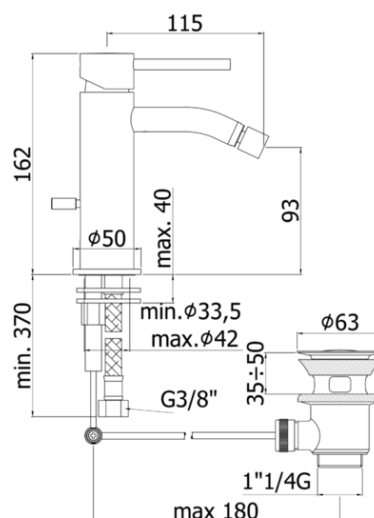

light

- Bidet mixer complete with:
- with swivel joint and aerator M16x1
- set of 2 stainless steel hoses 3/8"G

- Bidet mixer complete with:
- with swivel joint and aerator M16x1
- set of 2 stainless steel hoses 3/8"G