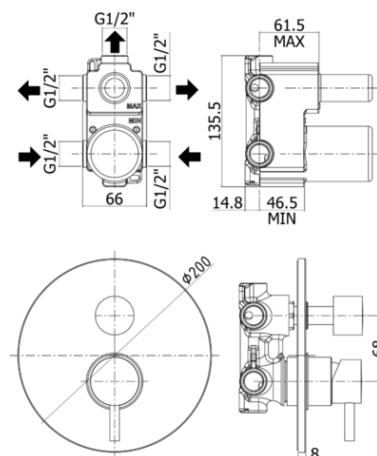

# light

- Concealed shower mixer (3 outlets) complete with:
  - metal wall plate Ø200mm
  - 1/2" G connections
- Concealed shower mixer (3 outlets) complete with:
  - metal wall plate Ø200mm
  - 1/2" G connections

## RAPPORTO PROVA PORTATA FLOW RATE REPORT

		Pressione / Pressure ( bar )										
		0,5	1	1.5	2	2.5	3	3.5	4	4.5	5	
Portata / Flow rate ( l / min )	Uscita outlet											
	uscita sopra - up outlet	5.66	7.94	9.77	11.22	12.59	13.78	14.86	15.89	16.83	17.81	
	uscita destra - right outlet	5.53	7.73	9.52	11.08	12.37	13.59	14.65	15.7	16.65	17.59	
	uscita sinistra - left outlet	5.6	7.76	9.49	11.07	12.3	13.49	14.52	15.54	16.43	17.37	