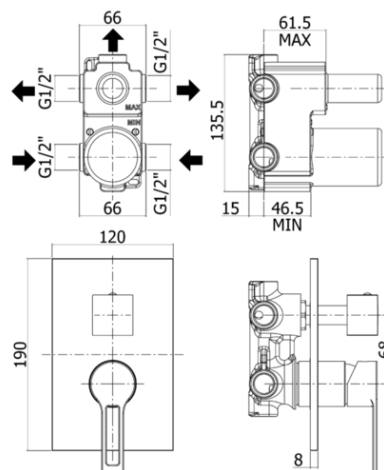

ringo-west

- Concealed shower mixer (3 outlets) complete with:
- wall plate 120x190mm
- 1/2" G connections

- Concealed shower mixer (3 outlets) complete with:
- wall plate 120x190mm
- 1/2" G connections

RIN 019.. / WS 019..

CR - Chrome | Chrome

CR/M - Chrome with stainless steel wall plate | Chrome with stainless steel wall plate

NO/M - Matt black with stainless steel wall plate | Matt black with stainless steel wall plate

ARTICOLO ARTICLE

RIN 019.. / WS 019..

- with diverter cartridge (3 outlets + 3 combined positions)
- with diverter cartridge (3 outlets + 3 combined positions)

RAPPORTO PROVA PORTATA FLOW RATE REPORT

	Uscita outlet	Pressione / Pressure (bar)									
		0,5	1	1.5	2	2.5	3	3.5	4	4.5	5
Portata / Flow rate (l / min)	uscita sopra - up outlet	5.66	7.94	9.77	11.22	12.59	13.78	14.86	15.89	16.83	17.81
	uscita destra - right outlet	5.53	7.73	9.52	11.08	12.37	13.59	14.65	15.7	16.65	17.59
	uscita sinistra - left outlet	5.6	7.76	9.49	11.07	12.3	13.49	14.52	15.54	16.43	17.37